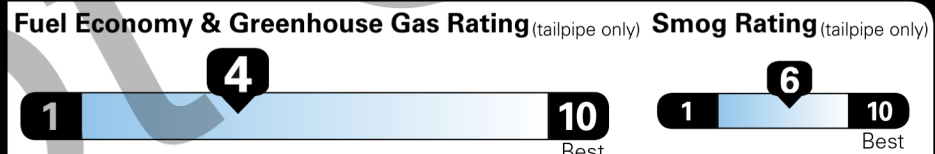

Source: National Highway Traffic Safety Administration (NHTSA)

www.safercar.gov or 1-888-327-4236

EPA DOT Fuel Economy and Environment

Gasoline Vehicle

Fuel Economy
21 MPG
 combined city/hwy
 19 city
 23 highway
 4.8 gallons per 100 miles

You spend \$3,250
 more in fuel costs over 5 years compared to the average new vehicle.

Small Pickups range from 20 to 38 MPG. The best vehicle rates 146 MPGe.

Annual fuel COST
\$2,350

This vehicle emits 433 grams CO₂ per mile. The best emits 0 grams per mile (tailpipe only). Producing and distributing fuel also create emissions; learn more at fuel economy.gov.